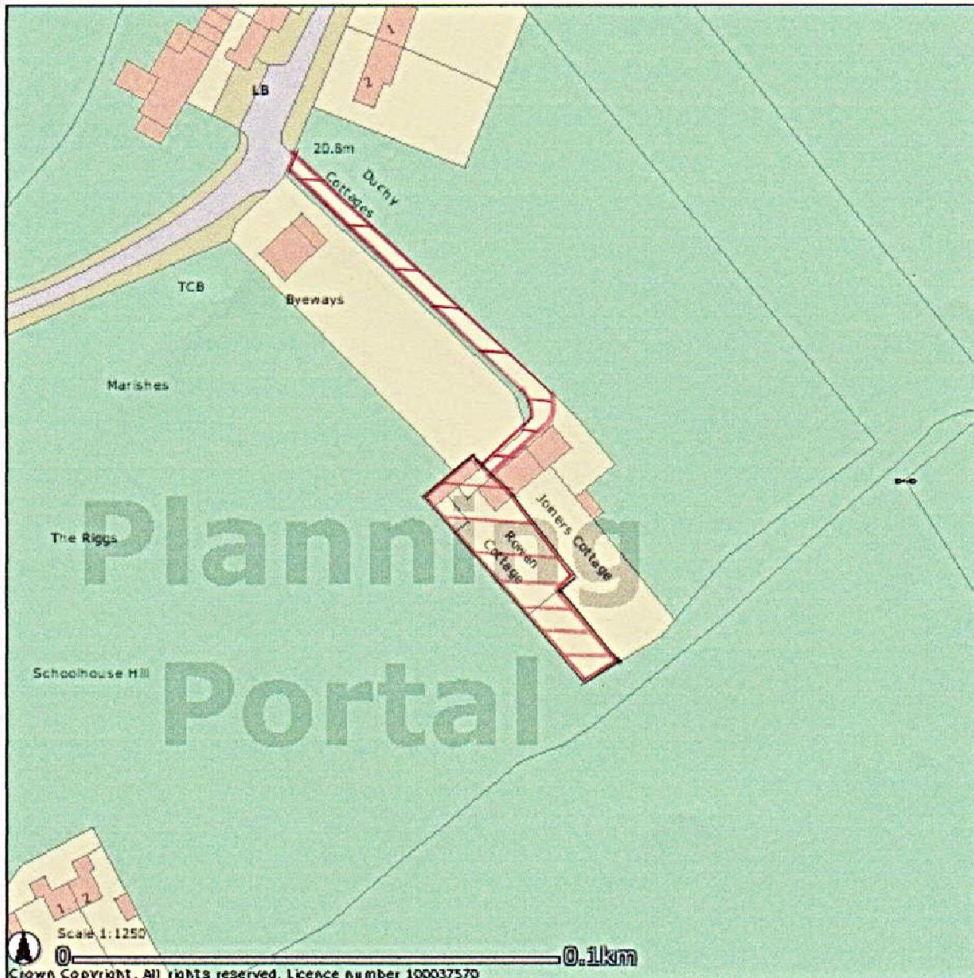

Site Location Plan

THIS COPY HAS BEEN MADE BY OR WITH THE AUTHORITY OF RYEDALE DISTRICT COUNCIL PURSUANT TO SECTION 47 OF THE COPYRIGHT DESIGNS AND PATENTS ACT 1988. UNLESS THAT ACT PROVIDES A RELEVANT EXCEPTION TO COPYRIGHT, THE COPY MUST NOT BE COPIED WITHOUT THE PRIOR PERMISSION OF THE COPYRIGHT OWNER.

Rowan Cottage, Low Marishes.

DATE VALID
13/04/16